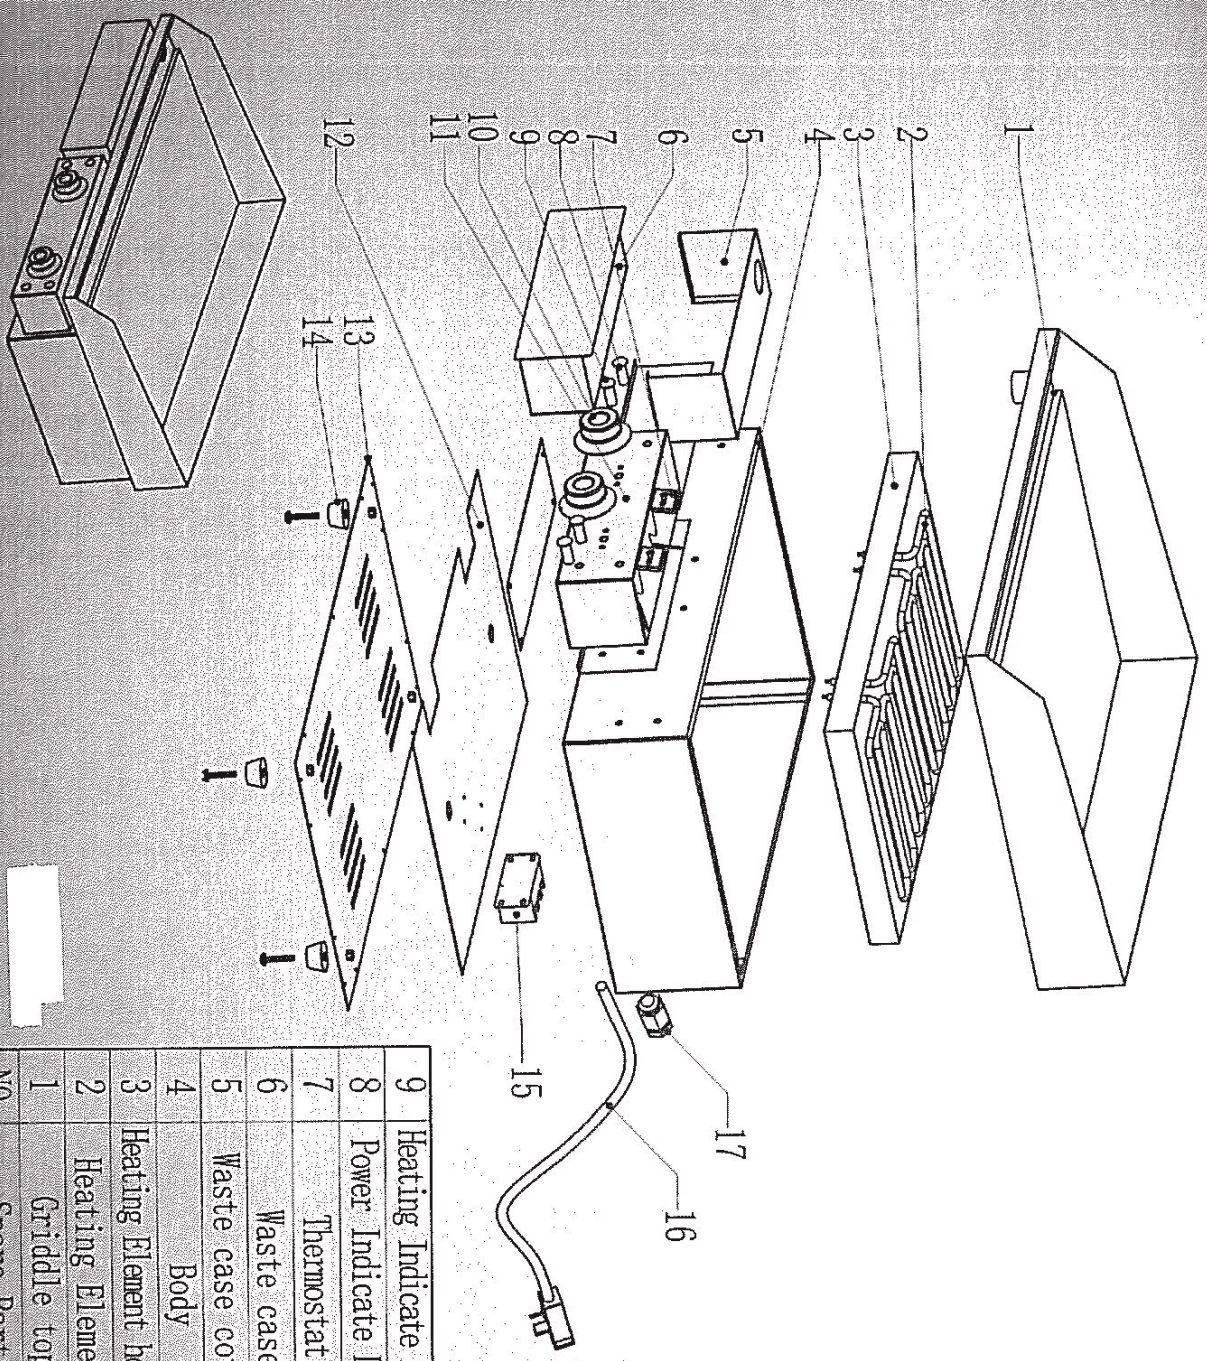

**7455.1075 – 7455.1080**

Onderdelen informatie

Erzatsteil information

Spare part information

Information de pièces

9	Heating Indicate Lamp	17	Cable Lock
8	Power Indicate Lamp	16	Cable
7	Thermostat	15	Terminal
6	Waste case	14	Plastic Feet
5	Waste case cover	13	Bottom plate
4	Body	12	Insulation cover
3	Heating Element holder	11	Controller box
2	Heating Element	10	Knob
1	Griddle top		
NO.	Spare Parts	NO.	Spare Parts